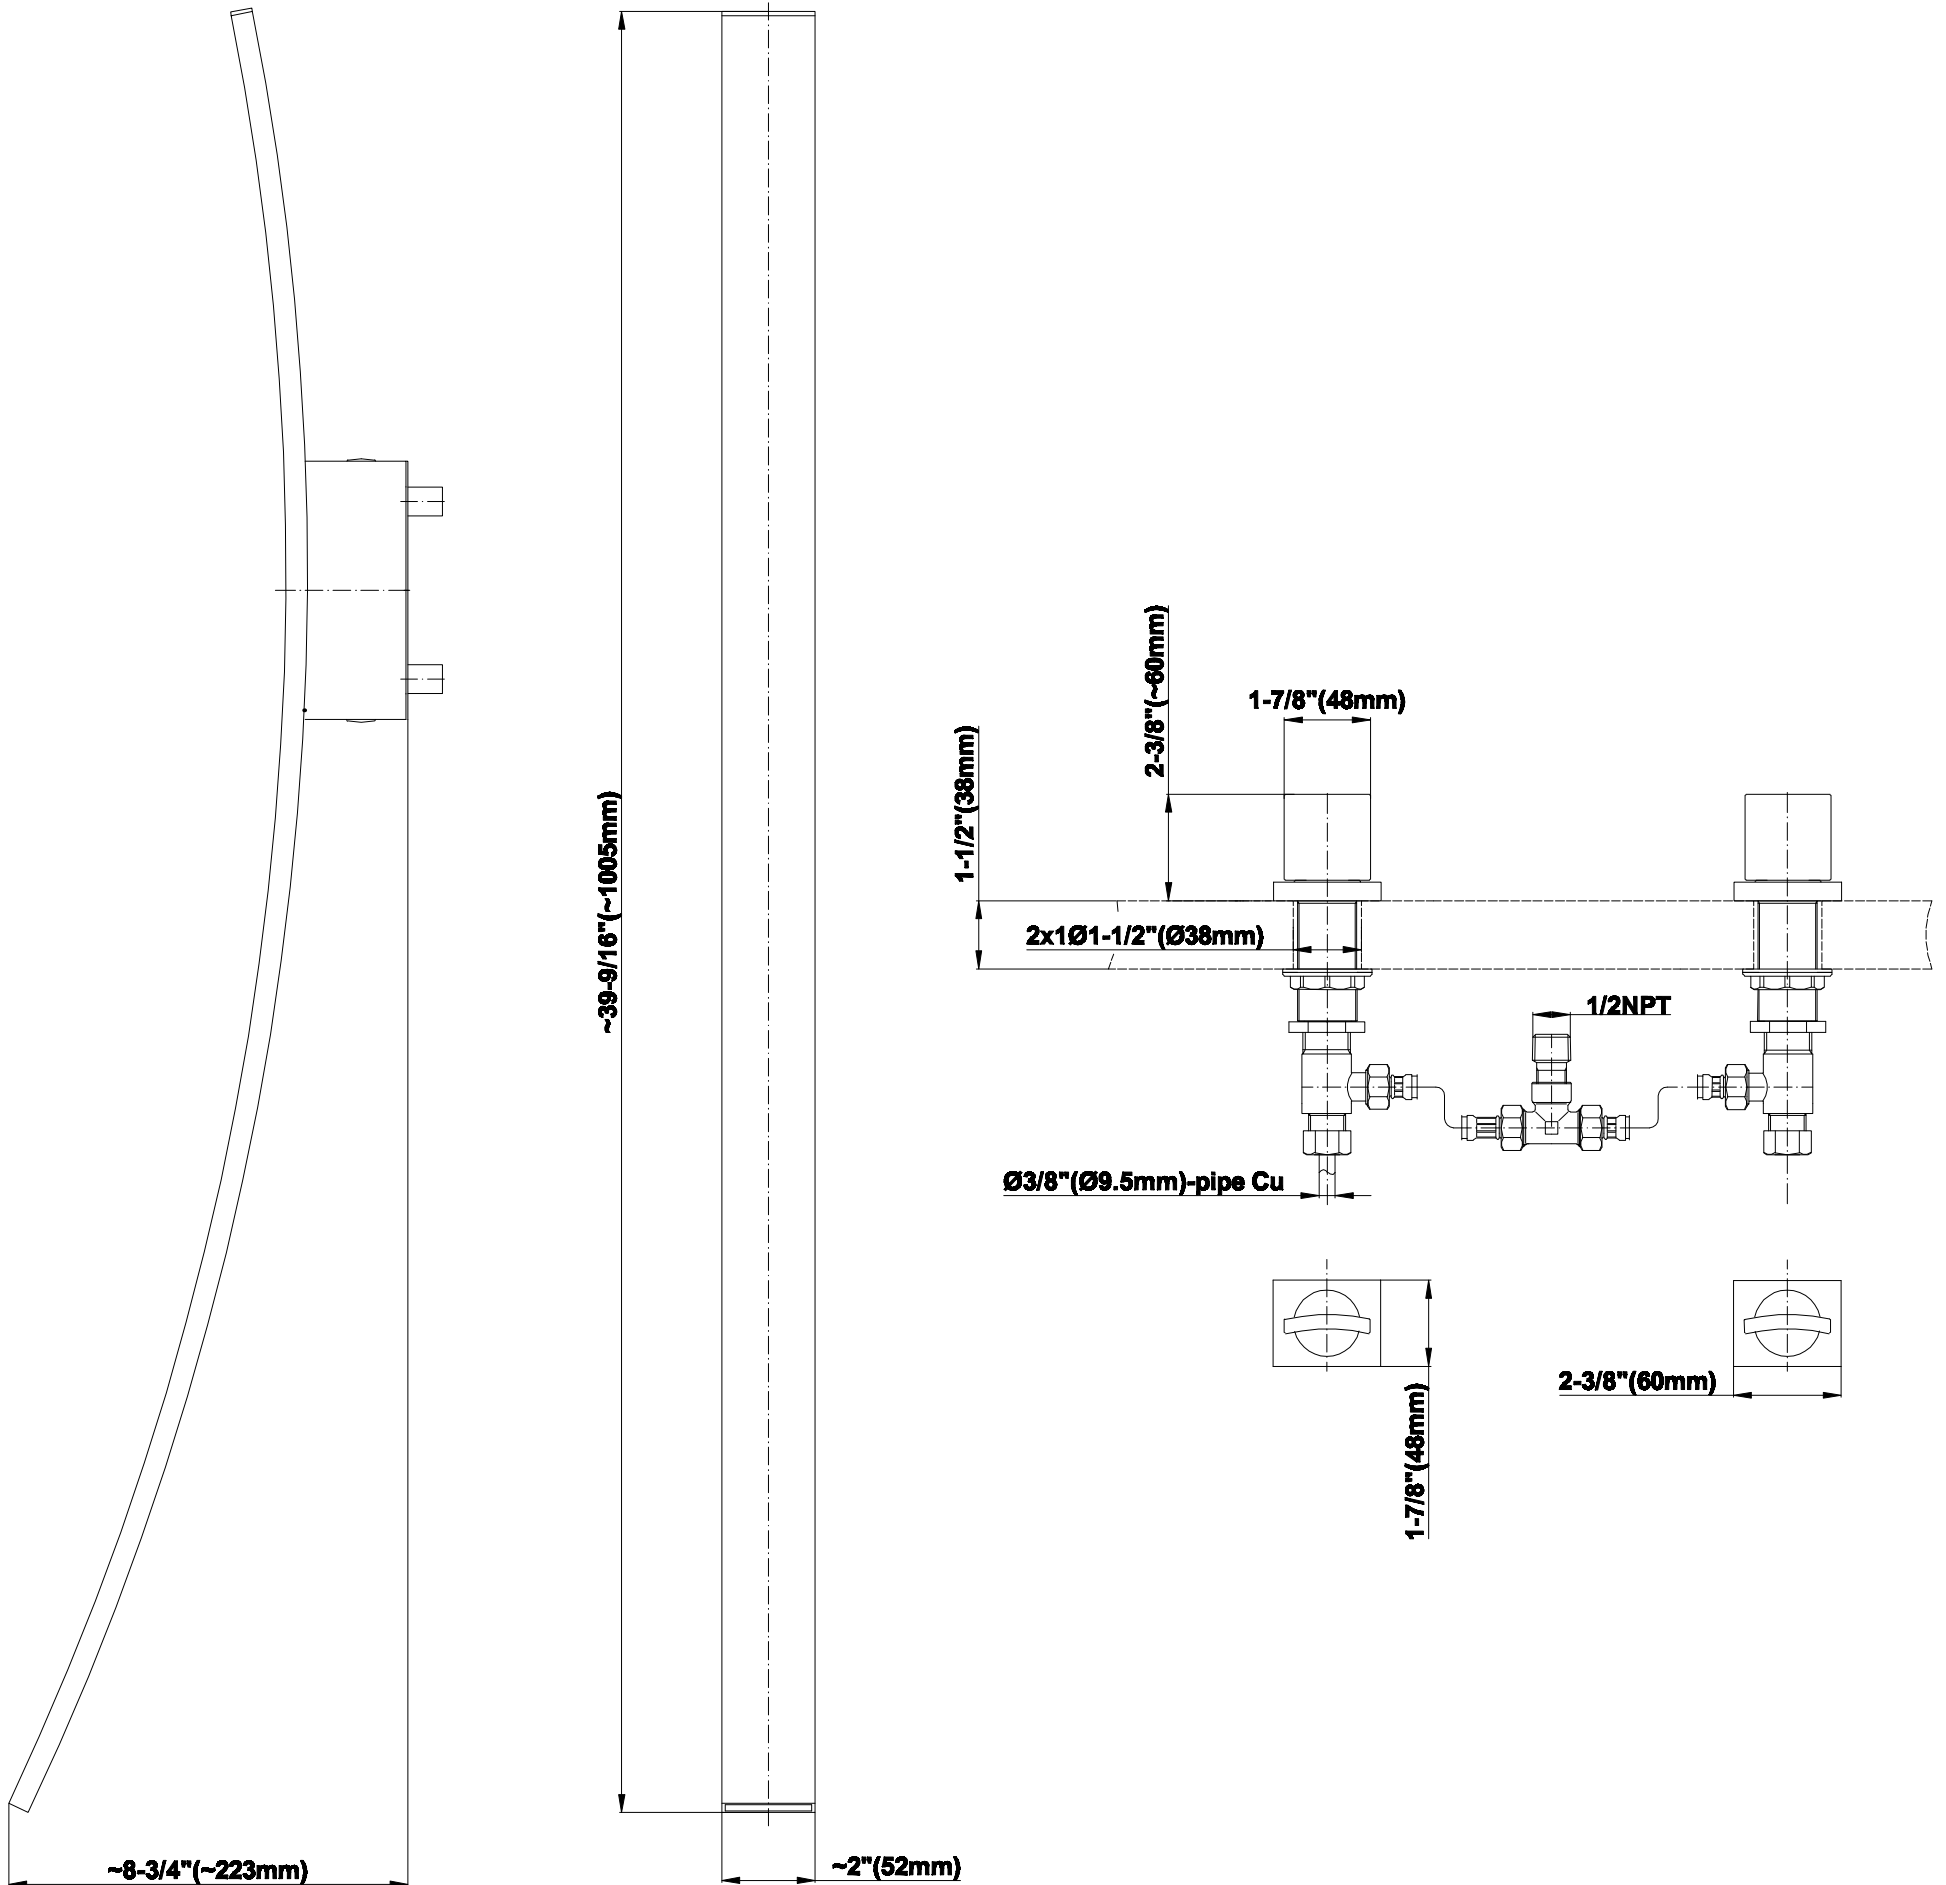

G-6000

LUNA Series

- Pressure 80PSI (5,5bar)
- - - Pressure 60PSI (4,15bar)
- Pressure 40PSI (2,75bar)