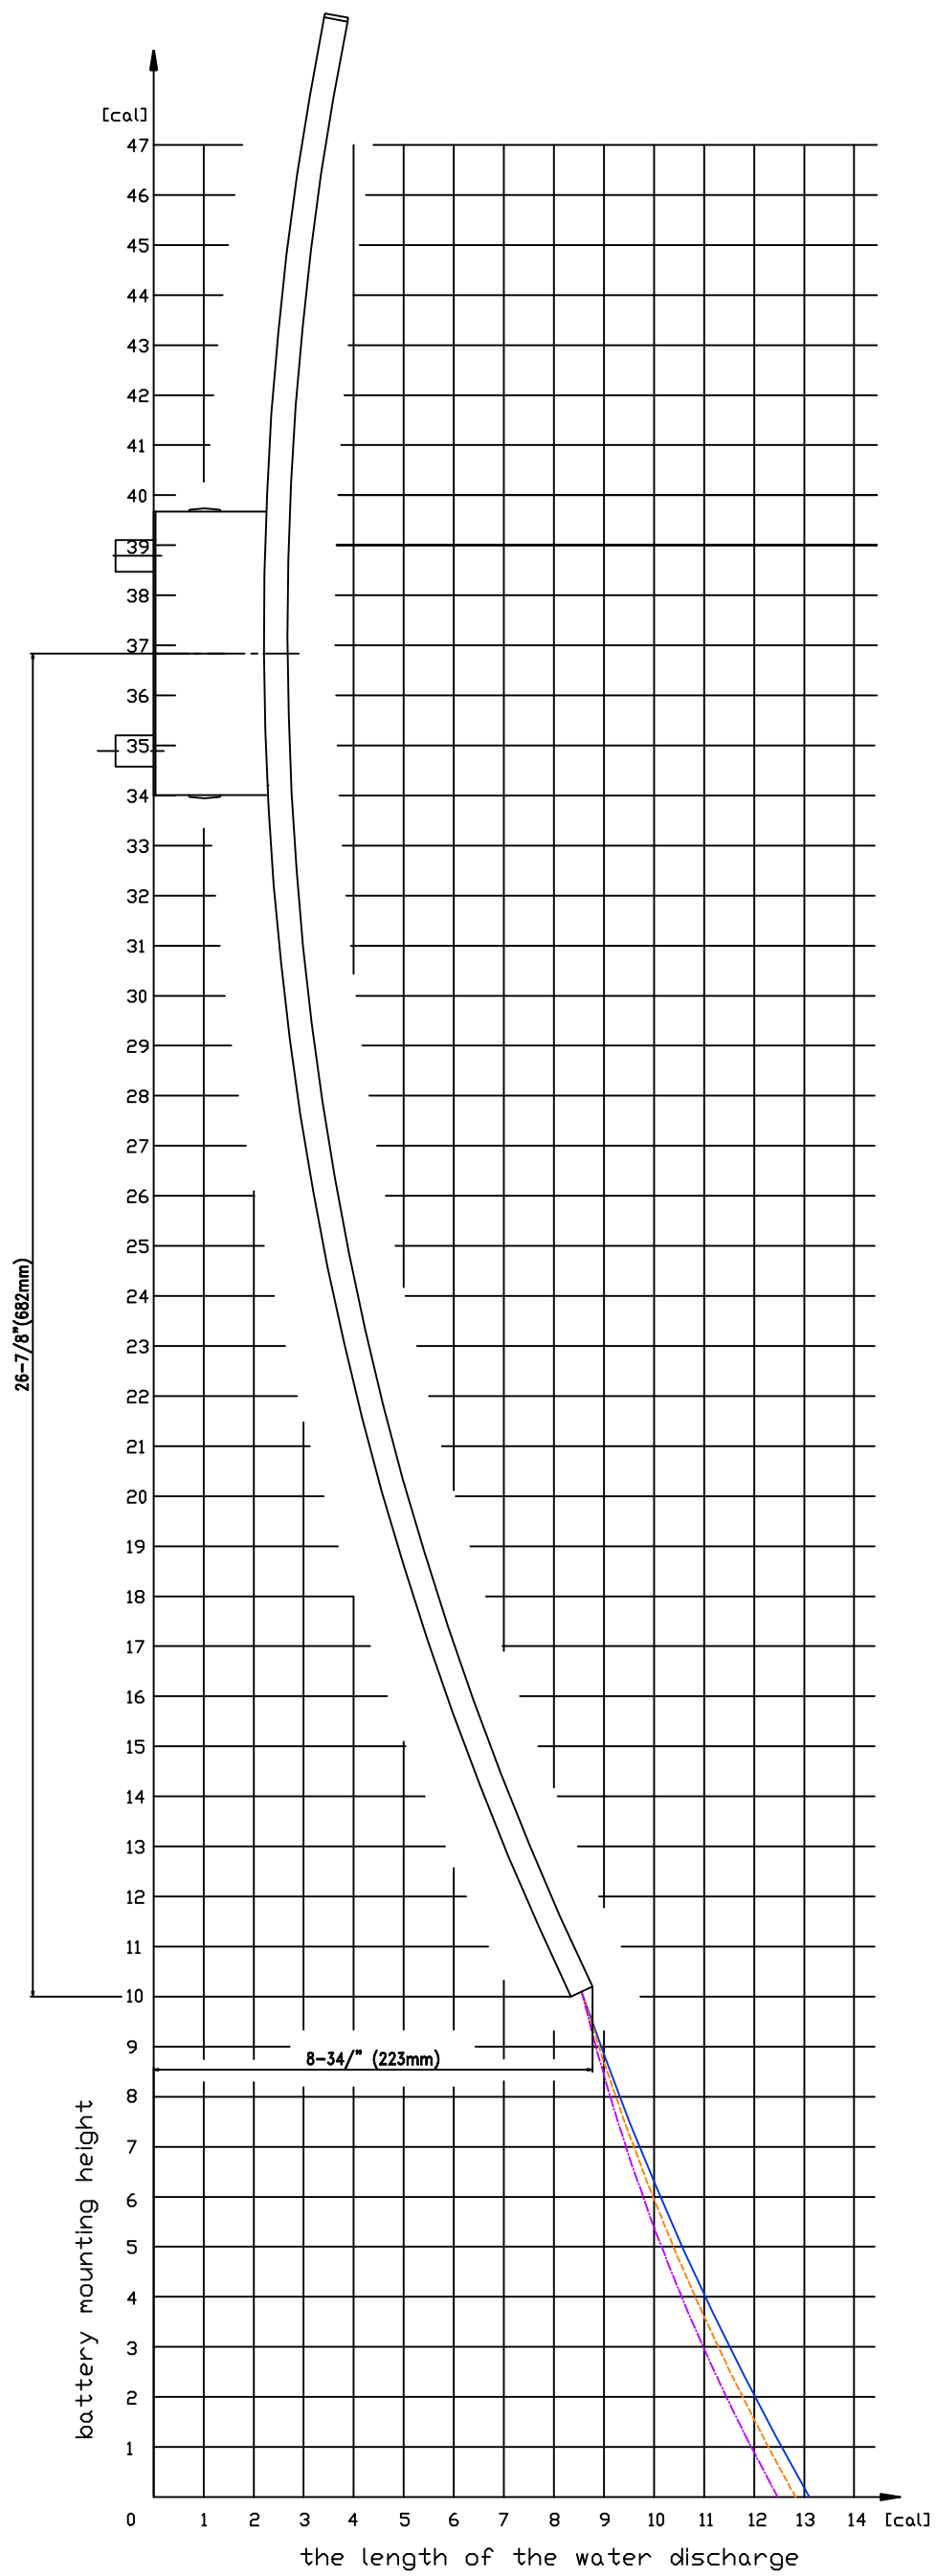

G-6000

LUNA Series

- Pressure 80PSI (5,5bar)
- - - Pressure 60PSI (4,15bar)
- Pressure 40PSI (2,75bar)